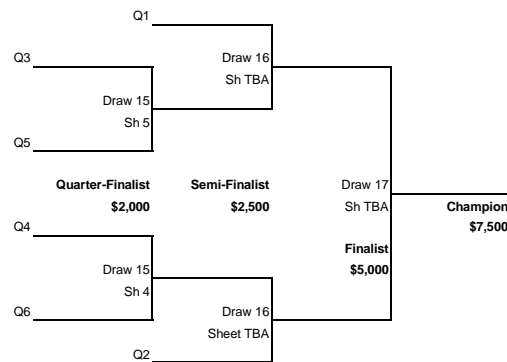

CHAMPIONSHIP EVENT

TITLE SPONSOR:

LARSEN'S MEMORIALS
SINCE 1897
QUALITY GRANITE MEMORIALS

The Bohn's
David, Dennis & Shelly

GRANITE COUNTER TOPS

LARSENMEMORIALS.COM

GOLD SPONSOR

Draw Times				
Draw 1: Thur 6:30 pm	Draw 3: Fri 4:00 pm	Draw 6: Sat 9:00 am	Draw 11: Sun 9:00 am	Draw 16: Mon 4:30 pm
Draw 2: Thur 9:00 pm	Draw 4: Fri 6:30 pm	Draw 7: Sat 11:30 am	Draw 12: Sun 11:30 am	Draw 17: Mon 7:00 pm
	Draw 5: Fri 9:00 pm	Draw 8: Sat 3:00 pm	Draw 13: Sun 2:30 pm	
		Draw 9: Sat 6:30 pm	Draw 14: Sun 5:30 pm	
		Draw 10: Sat 9:00 pm	Draw 15: Sun 8:00 pm	

SILVER SPONSORS: