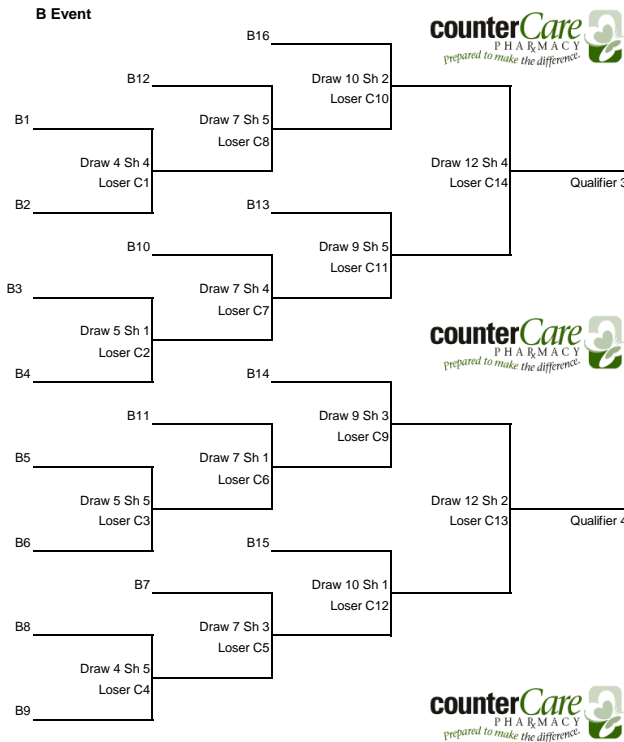

MEN'S DIVISION